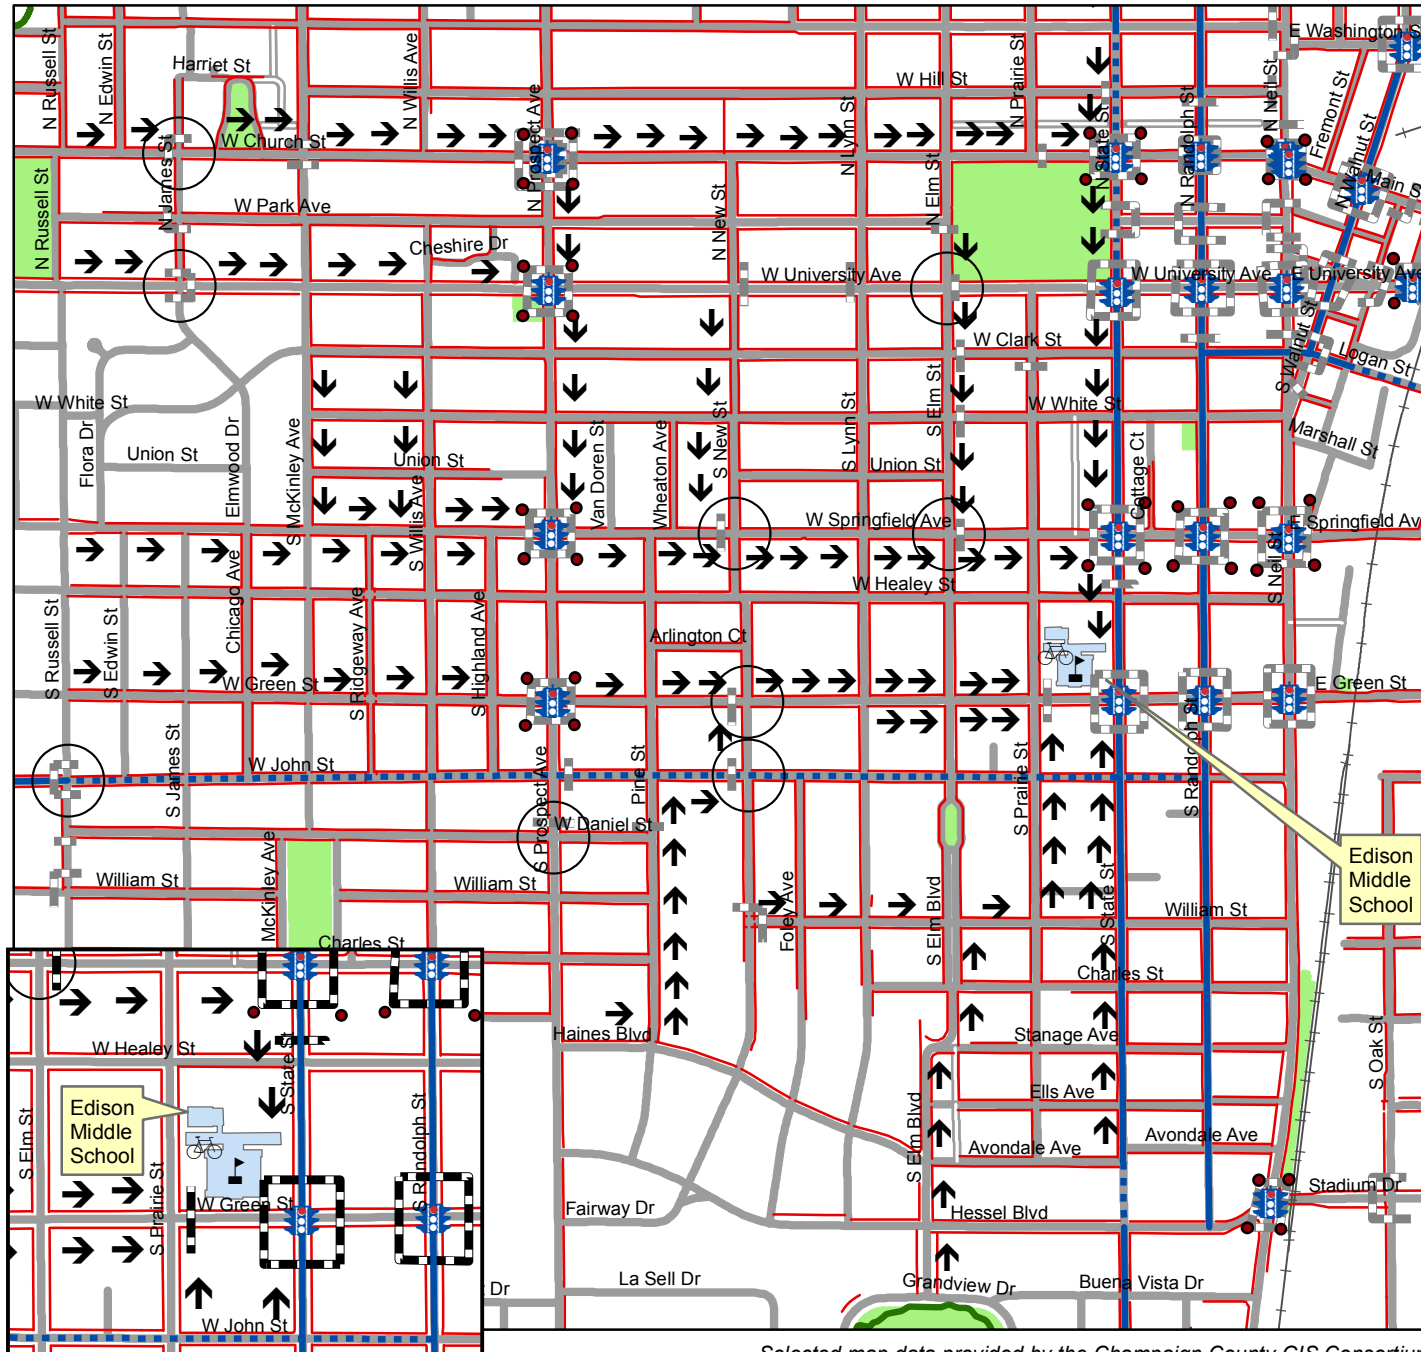

# Safe Walking Route Maps 2015

**Edison Middle School**  
 306 West Green Street  
 Champaign, IL 61820

School Inset

Selected map data provided by the Champaign County GIS Consortium

## Legend

- Crossing Guards
- Sidewalks
- Crosswalks
- Safe Routes
- Bike Racks
- Traffic Signal
- Pedestrian Pushbutton
- Bike Lanes (on-street)
- Shared Lane Markings (sharrows)
- Shared-Use Path (off-street)
- Streets
- Alleys
- Railroads
- Edison Middle School
- School Footprint
- Public Park